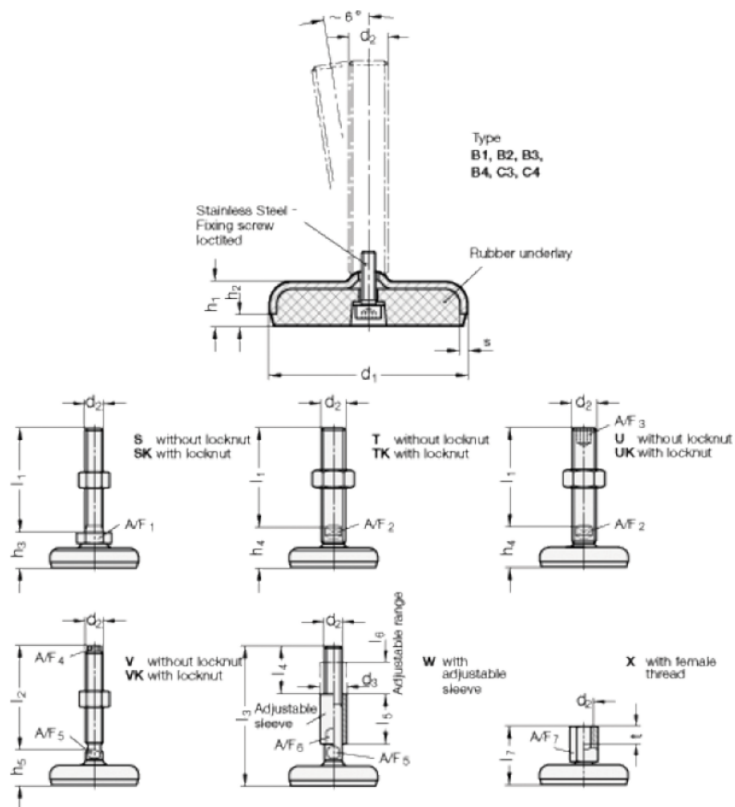

Article number: 203180M2060B2X

Description:

GN 31-80-M20-60-B2-X

Note:

X With female thread, External hexagon

## Measures

A/F7	= 27
d1	= 80
d2	= 20
h1	= 18
h2	= 5
l7 +4.0/0	= 60
s	= 3
t	= 20